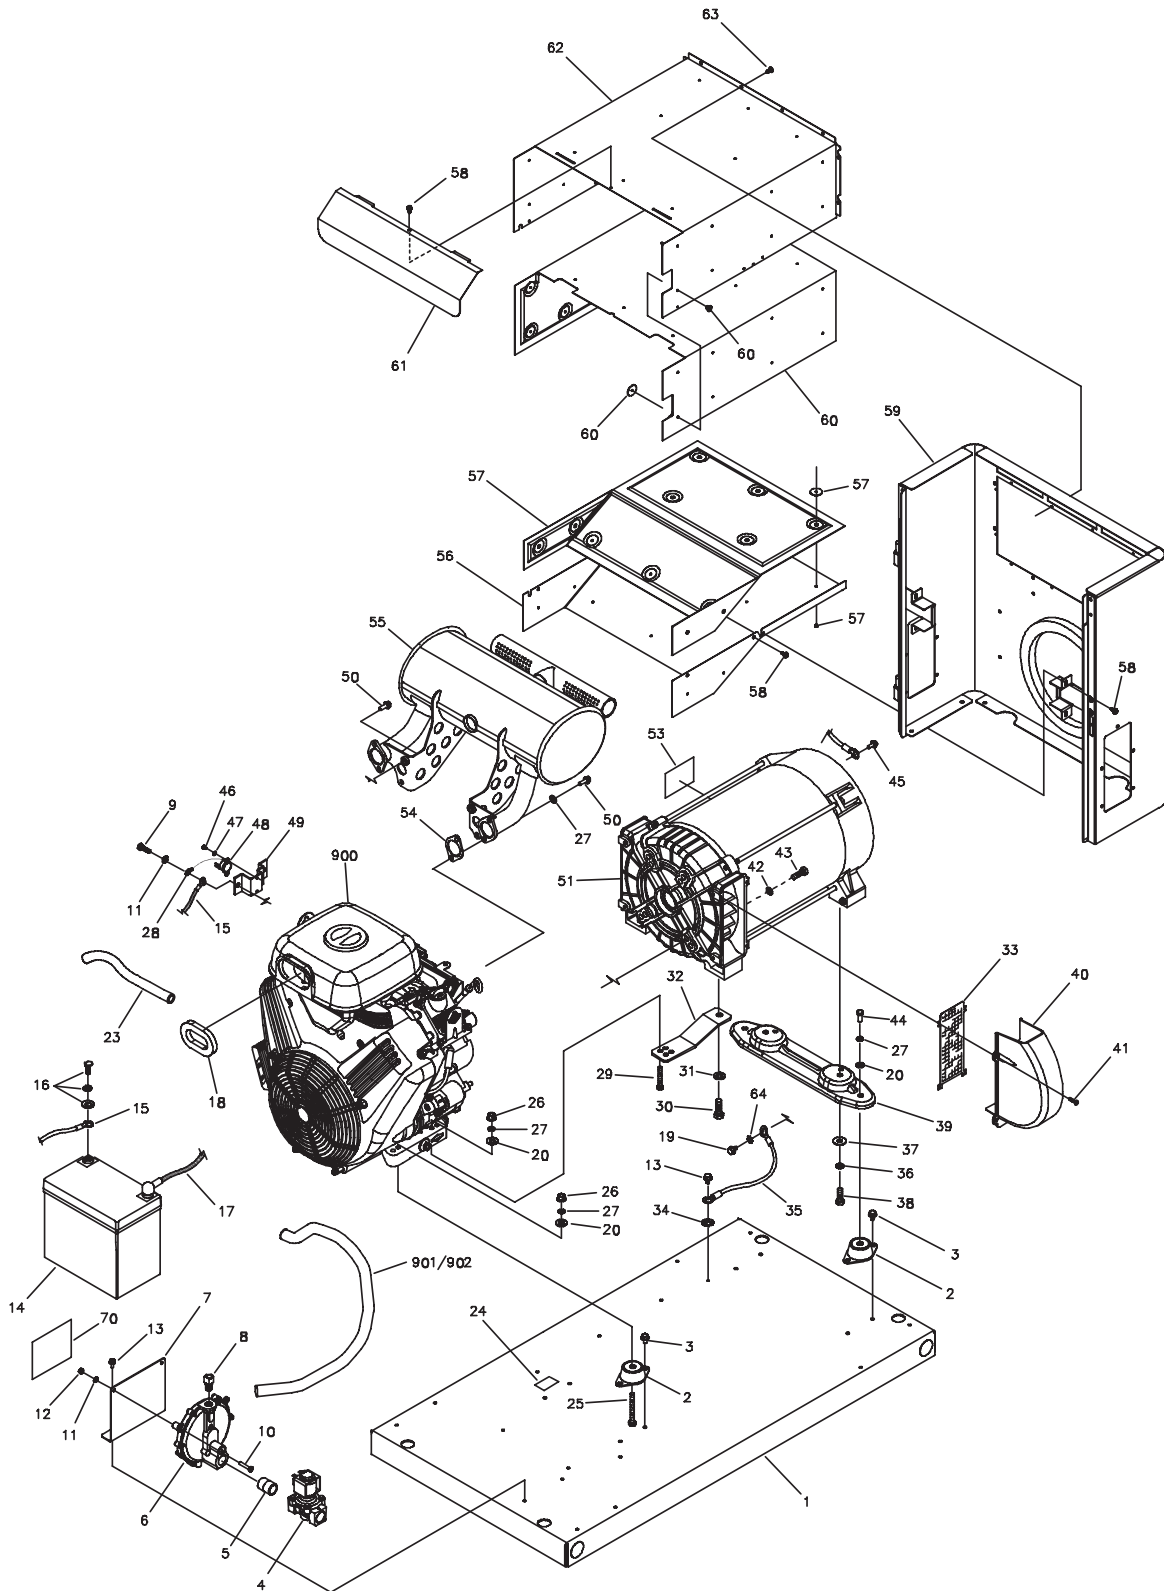

Exploded View - Main Unit

Copyright © 2008 Briggs & Stratton Power Products Group, LLC. All rights reserved. No part of this material may be reproduced or transmitted in any form by any means without the express written permission of Briggs & Stratton Power Products Group, LLC.

Illustrated Parts List - Main Unit

Item	Part #	Description	Item	Part #	Description
1	U203030GS	BASE, Mounting	48	186205GS	SWITCH, Oil Temp
2	187594GS	MOUNT, Vibration	49	194699GS	PLATE, Switch Oil Temp
3	24910GS	HHS, Trilobular 5/16 - 18 x 1/2	50	809743	SCREW
4	194683GS	SOLENOID, Gas Fuel	51	NSP	ASSY, Alternator (see page 7)
5	194829GS	FITTING, Coupling	53	193506GS	DECAL, Caution Hot Surface
6	194830GS	REGULATOR	54	809872	GASKET
7	195936GS	BRACKET, Mounting Solenoid	55	202885GS	MUFFLER
8	202382GS	FITTING, 3/4 Flare to 3/8 NPT	56	202884GS	BASE, Muffler Box
9	*	HHCS, M6 - 1.0 x 16	57	203533GS	KIT, Insulation, Muffler Box Base
10	*	HHCS, M6 - 1.0 x 30	58	56893GS	CRIMPTITE, 10 - 24 x 1/2
11	*	WASHER, 1/4 Lock	59	202988GS	ASSY, Bulkhead, Alternator End w/Insulation
12	*	NUT, M6 - 1.0	60	203534GS	KIT, Insulation, Muffler Box Top
13	B4300GS	HHS, Trilobular, 1/4 - 20 x 1/2	61	194682GS	COLLECTOR, Muffler Box
14	194818GS	BATTERY	62	202883GS	BOX, Muffler Top
15	185939UGS	WIRE-A, Black	63	192445GS	SCREW, 10 - 32 x 5/8
16	198913GS	KIT, Battery Hardware	64	*	WASHER, M6 Shakeproof
17	198593DGS	WIRE-A, Red	70	205397GS	DECAL, Requirements, Fuel ENGINE
18	202958GS	TUBE, Air Cleaner	900	§	FUEL HOSE
19	B4995GS	HHS, Trilobular, 1/4-20 x 7/8	901	843644	CLAMP
20	*	WASHER, Flat 5/16 - M8	902	843438	
23	1723165SM	HOSE, Oil Drain	Items Not Illustrated		
24	186649GS	DECAL, Oil Drain	202826GS		MANUAL, Install
25	*	HHCS, 5/16 - 18 x 2.5 Full Thread	202827GS		MANUAL, Operator's
26	*	NUT, 5/16 - 18	MS3483		MANUAL, Engine
27	*	WASHER, Lock 5/16 - M8	204513GS		KIT, Manual/Accessory, HGS
28	186790CGS	WIRE	198810GS		PAINT, Touchup, HGS, Gray
29	*	HHCS, 5/16 - 18 x 2"	198811GS		PAINT, Touchup, Metallic Silver 1/2 oz Bottle
30	*	HHCS, M12 - 1.75 x 35	B3518GS		CAP, Funnel Oil Bottle
31	*	WASHER, M12	202295GS		HOSE, Flex
32	B194685GS	SUPPORT, Engine/Alternator, Black	198866GS		KIT, Led Remote
33	202922GS	SCREEN	203435GS		KIT, Decals, Service
34	*	WASHER, Shakeproof Ext. M6-1/4	Optional Accessories		
35	185939WGS	WIRE, Ground	199475GS		PAINT, Touchup, Spray, Silver, 12oz
36	*	WASHER, 3/8 Lock	199474GS		PAINT, Touchup, Spray, Gray, 12oz
37	*	WASHER, Flat, 3/8 - M10	6030		KIT, Cold Weather (Includes Battery and Oil Warmers)
38	*	HHCS, 3/8 - 16 x 1	* - Items without part numbers are common fasteners and are available at local hardware stores.		
39	B198896GS	BRACKET, Mounting Alternator, Black	§ - Contact Engine Manufacturer		
40	202761GS	DUCT, Air			
41	*	SCREW, M5.8 x 10, Taptite			
42	*	WASHER, Lock 3/8			
43	*	SHCS, 3/8 - 16 x 1-1/4			
44	*	HHCS, 5/16 - 18 x 3/4			
45	B4300GS	HHS, Trilobular, 1/4 - 20 x 1/2			
46	*	PPHMS, 4-40 x 0.19			
47	*	WASHER, Lock #4